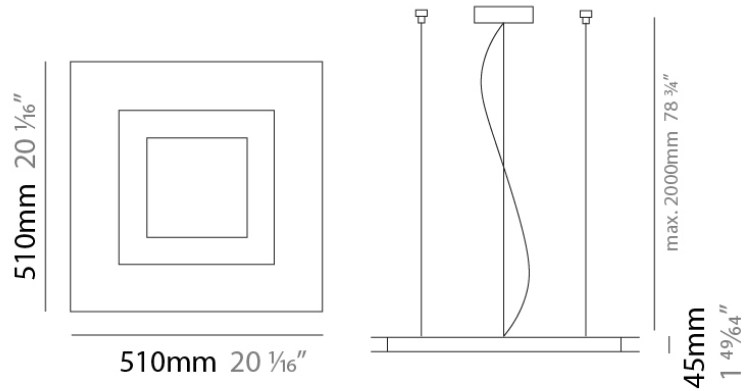

FLAT SUSPENSION

D81429-WHI

GENERAL

Series: Flat
Brand: Panzeri
Division: Design
Mounting Type: Suspension
Mounting Location: Ceiling
Subcategory: Ambient

PHYSICAL

Shape: Square
Length (mm): 510
Length (in): 20 1/16
Width (mm): 510
Width (in): 20 1/16
Height (mm): 45
Height (in): 1 3/4
Max. Overall Height (mm): 2510
Max. Overall Height (in): 98 13/16
Light Distribution: Direct / Indirect
Weight (kg): 7.21
Weight (lbs): 15.89
Diffuser: White Blown Glass
Fixture Material: Metal

ELECTRICAL

Lamp Type: LED
Input Wattage (W): 61
Total Output Wattage (W): 57.5
Max. Wattage Per Lamp (W): 46 / 11.5
Dimming: Tri-Mode (Non-Dimming and Phase Dimming (120Vac only) and 0-10V Dimming)
Driver Included: Yes
Driver Location: Integrated
Driver Type: Constant Current - Universal
Driver Class: Class 2
Input Voltage (V): 120 - 277
Constant Current (MA): 700

LED

Color Temperature (°K): 3000
Max. Delivered Lumen (lm): 4077
Nominal Lumen (lm): 4800lm down+1200lm up
CRI: >80 CRI
Lamp Life (hrs): 60000

OPTICAL

RATINGS AND CERTIFICATIONS

Certified By: CSA Certified to UL and CSA Standards
IP rating: IP40