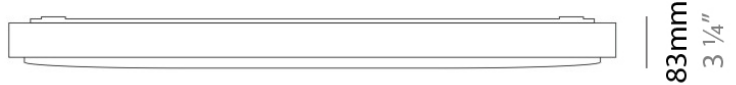

FLAT SURFACE

D12060

PROJECT	_____
TYPE	_____
NOTES	_____
QUANTITY	_____
DATE	_____

GENERAL

Series: Flat
Division: Design
Mounting Type: Surface
Mounting Location: Ceiling
Subcategory: Ambient

PHYSICAL

Shape: Rectangle
Length (mm): 597
Length (in): 23 1/2
Width (mm): 222
Width (in): 8 3/4
Height (mm): 83
Height (in): 3 1/4
Extension (mm): 83
Extension (in): 3 1/4
Light Distribution: Direct
Weight (kg): 2.73
Weight (lbs): 6
Diffuser: Opal White Satin Acrylic
Fixture Finish: WHI
Fixture Material: Aluminum

ELECTRICAL

Number of Lamps: 2
Lamp Type: T5 Fluorescent
Bulb Included: Bulb Not Included
Total Output Wattage (W): 48
Max. Wattage Per Lamp (W): 24
Lamp Base: G5
Dimming: Phase Dimming (120Vac Only)
Driver Included: Yes
Driver Location: Integrated
Driver Type: Ballast - Universal
Input Voltage (V): 120 - 277
Upon Request: (Not included - see components) Integral: Phase dimming / Lutron

LED

OPTICAL

RATINGS AND CERTIFICATIONS

Certified By: CSA Certified to UL and CSA Standards
IP rating: IP20

597mm 23 1/2"