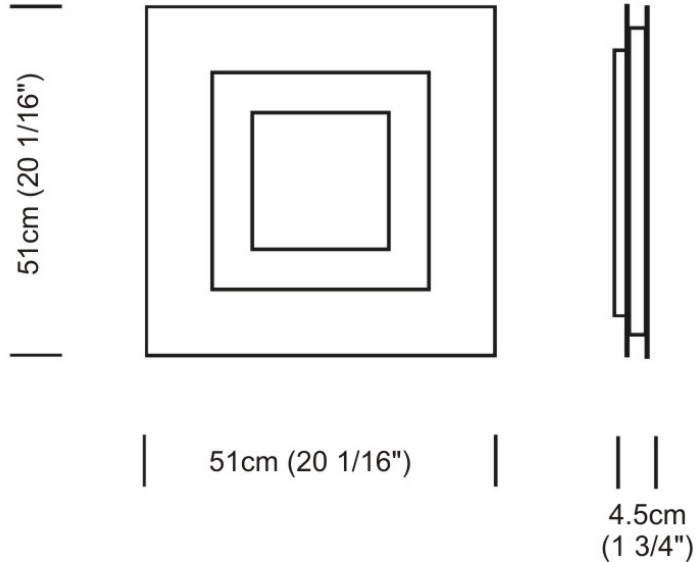

FLAT SURFACE

D82230-WHI

GENERAL

Series: Flat
Brand: Panzeri
Division: Design
Mounting Type: Surface
Mounting Location: Ceiling
Subcategory: Ambient

PHYSICAL

Shape: Square
Length (mm): 510
Length (in): 20 1/16
Width (mm): 510
Width (in): 20 1/16
Height (mm): 45
Height (in): 1 3/4
Light Distribution: Direct / Indirect
Weight (kg): 5.236
Weight (lbs): 11.54
Diffuser: Polycarbonate - Opal
Fixture Material: Metal

ELECTRICAL

Input Wattage Range: 30 - 49 W
Lamp Type: LED
Input Wattage (W): 48
Total Output Wattage (W): 46
Dimming: Non-Dimming / Phase Dimming (120Vac only) / 0-10V Dimming
Driver Included: Yes
Driver Location: Integrated
Driver Type: Constant Current - Universal
Driver Class: Class 2
Input Voltage (V): 120 - 277
Constant Current (mA): 350

LED

Color Temperature (°K): 3000
Max. Delivered Lumen (lm): 3202
Nominal Lumen (lm): 5700
CRI: >80 CRI
Efficiency (%): 56.175%
Lamp Life (hrs): 70000

OPTICAL

RATINGS AND CERTIFICATIONS

Certified By: CSA Certified to UL and CSA Standards
IP rating: IP40