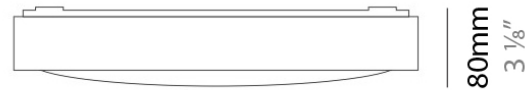

PROJECT	_____
TYPE	_____
NOTES	_____
QUANTITY	_____
DATE	_____

FLAT SURFACE

D12048

GENERAL

Series: Flat
Division: Design
Mounting Type: Surface
Mounting Location: Ceiling
Subcategory: Ambient

PHYSICAL

Shape: Square
Length (mm): 298
Length (in): 11 3/4
Width (mm): 298
Width (in): 11 3/4
Height (mm): 80
Height (in): 3 1/8
Extension (mm): 80
Extension (in): 3 1/8
Light Distribution: Direct
Weight (kg): 2.26
Weight (lbs): 5
Diffuser: Opal White Satin Acrylic
Fixture Finish: WHI
Fixture Material: Metal

ELECTRICAL

Number of Lamps: 2
Lamp Type: LED Retrofit / CFL
Bulb Included: Bulb Not Included
Total Output Wattage (W): 20 / 36
Max. Wattage Per Lamp (W): 10 / 18
Lamp Base: 2G11
Driver Included: Yes
Driver Location: Integrated
Driver Type: Ballast - Universal
Input Voltage (V): 120 - 277
Lamp Voltage (V): 120

LED

OPTICAL

RATINGS AND CERTIFICATIONS

Certified By: CSA Certified to UL and CSA Standards
IP rating: IP20

298mm 11 3/4"